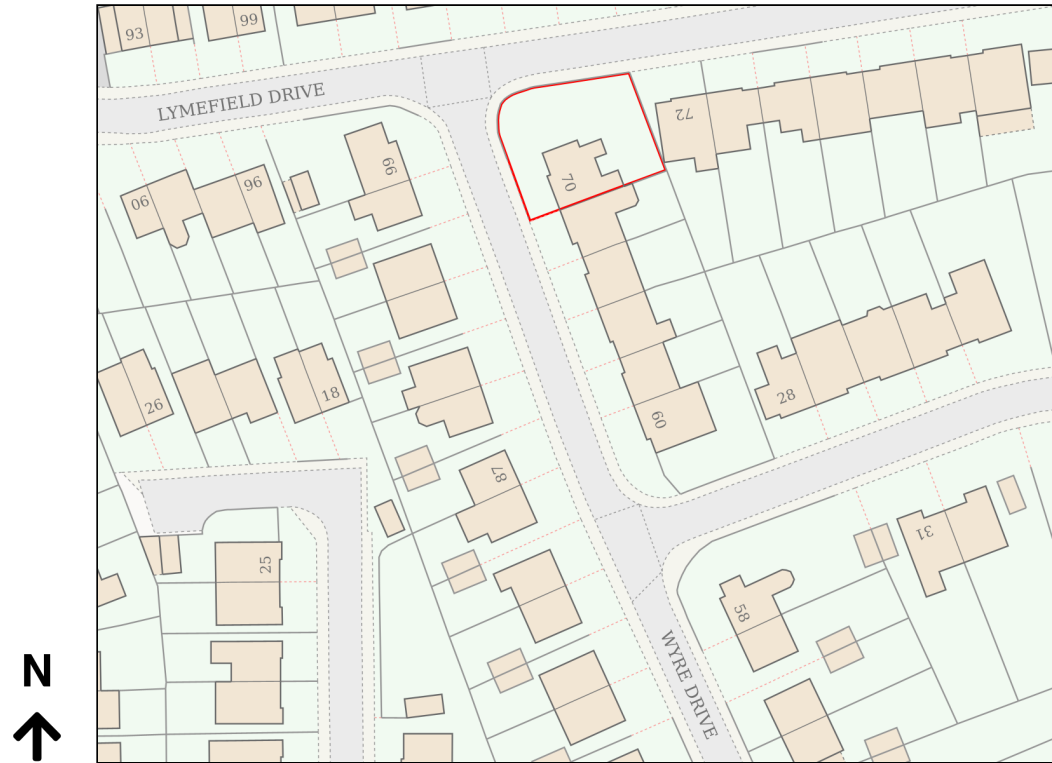

# Location Plan

Site Address: 70, Wyre Drive, Worsley, M28 1HN

Date Produced: 16-Jun-2025

Scale: 1:1250 @A4

Planning Portal Reference: PP-14100587v1